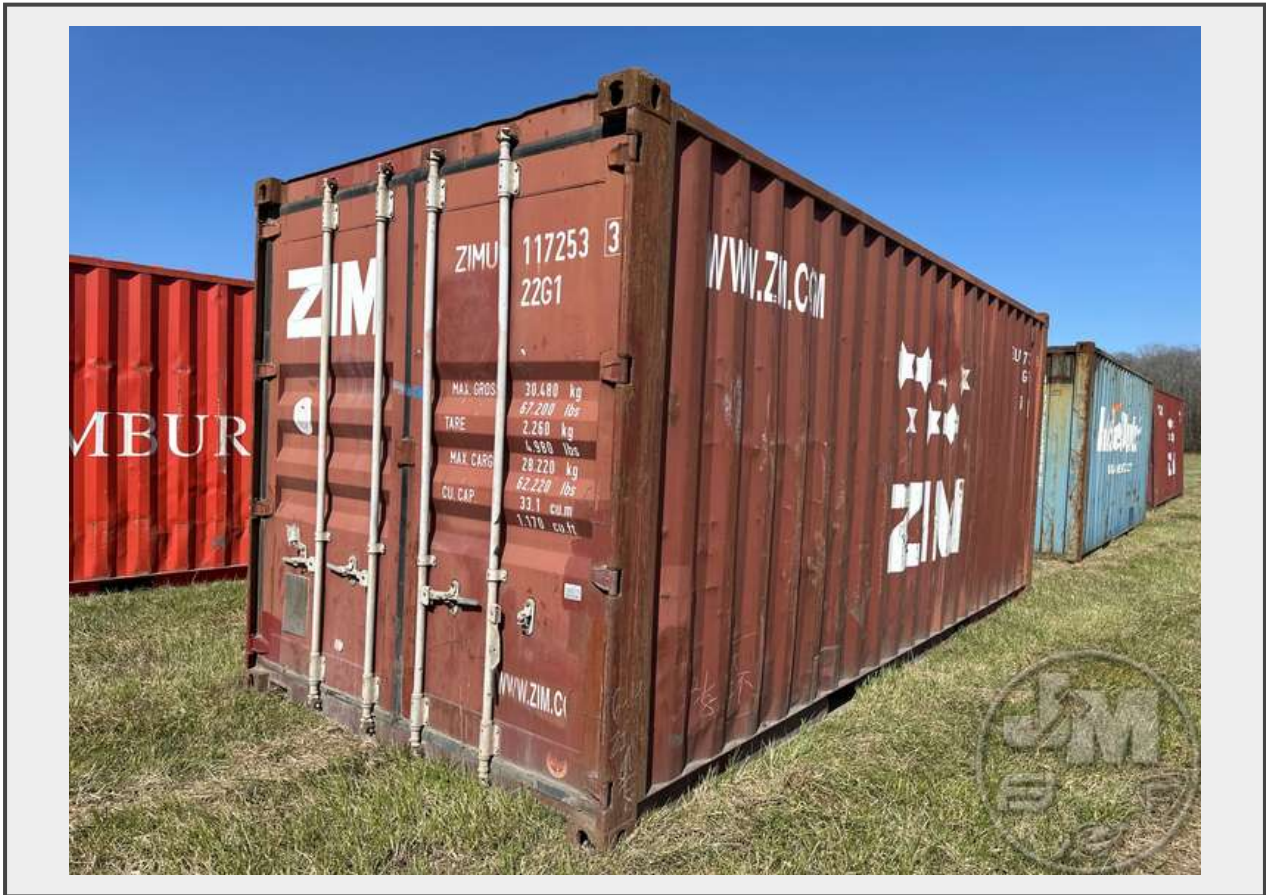

Sale Name: SPRING EAST COAST CONST & TRANSPORTATION AUCTION - MARCH 23RD @ 9 AM EST

LOT 1475 - 2007 HUIZHOU XINHUACHANG INTERNATIONAL 20' CONTAINER SN: ZIMU1172533

Description

STORAGE, WOOD FLOOR, 67200 LB MAX GROSS, 4980 LB TARE, 62220 LB NET, 1170 CU FT CAPACITY